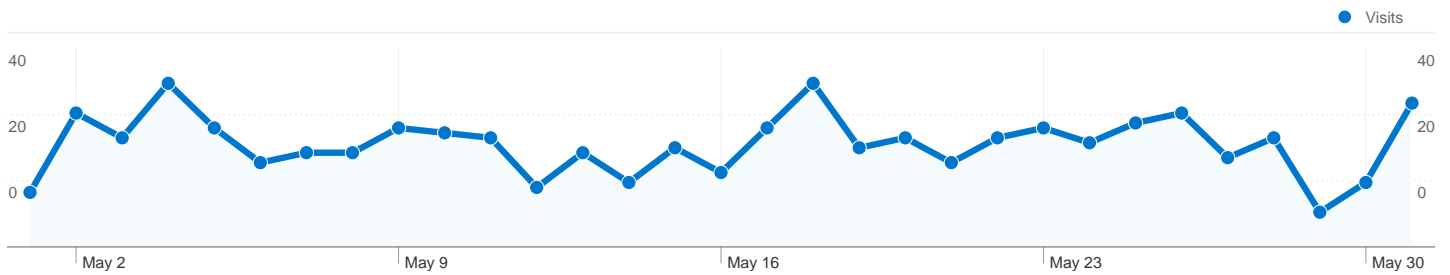

Site Usage

644 Visits

27.80% Bounce Rate

1,812 Pageviews

00:02:33 Avg. Time on Site

2.81 Pages/Visit

51.55% % New Visits

Visitors Overview

394 people visited this site

644 Visits

394 Absolute Unique Visitors

1,812 Pageviews

2.81 Average Pageviews

00:02:33 Time on Site

27.80% Bounce Rate

51.55% New Visits

Technical Profile

Browser	Visits	% visits
Internet Explorer	316	49.07%
Firefox	137	21.27%
Safari	131	20.34%
Chrome	47	7.30%
Android Browser	9	1.40%

All traffic sources sent a total of 644 visits

29.81% Direct Traffic

644 visits came from 2 countries/territories

Site Usage

Visits 644 % of Site Total: 100.00%	Pages/Visit 2.81 Site Avg: 2.81 (0.00%)	Avg. Time on Site 00:02:33 Site Avg: 00:02:33 (0.00%)	% New Visits 51.71% Site Avg: 51.55% (0.30%)	Bounce Rate 27.80% Site Avg: 27.80% (0.00%)	
Country/Territory	Visits	Pages/Visit	Avg. Time on Site	% New Visits	Bounce Rate
United States	643	2.81	00:02:33	51.63%	27.84%
(not set)	1	4.00	00:02:06	100.00%	0.00%