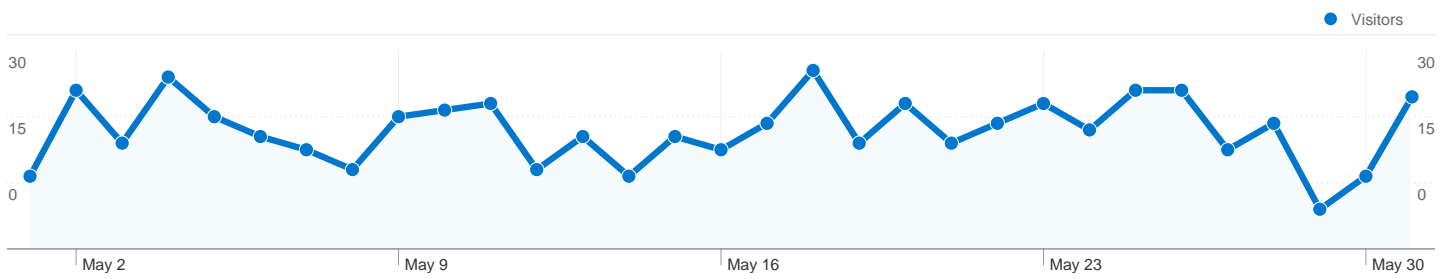

Site Usage

644 Visits

27.80% Bounce Rate

1,812 Pageviews

00:02:33 Avg. Time on Site

2.81 Pages/Visit

51.55% % New Visits

Visitors Overview

Visitors
394

Map Overlay

Traffic Sources Overview

Content Overview

Pages	Pageviews	% Pageviews
/	520	28.70%
/meetings/	501	27.65%
/events/	87	4.80%
/2011/01/28/inner-city-area-	61	3.37%
/members/	35	1.93%

394 people visited this site

644 Visits

394 Absolute Unique Visitors

1,812 Pageviews

2.81 Average Pageviews

00:02:33 Time on Site

27.80% Bounce Rate

51.55% New Visits

644 visits came from 2 countries/territories

Site Usage

Visits 644 % of Site Total: 100.00%	Pages/Visit 2.81 Site Avg: 2.81 (0.00%)	Avg. Time on Site 00:02:33 Site Avg: 00:02:33 (0.00%)	% New Visits 51.71% Site Avg: 51.55% (0.30%)	Bounce Rate 27.80% Site Avg: 27.80% (0.00%)	
Country/Territory	Visits	Pages/Visit	Avg. Time on Site	% New Visits	Bounce Rate
United States	643	2.81	00:02:33	51.63%	27.84%
(not set)	1	4.00	00:02:06	100.00%	0.00%