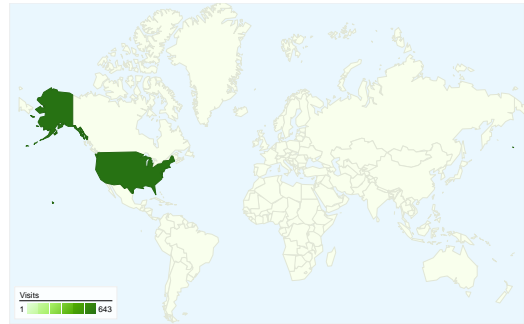

Site Usage

644 Visits

27.80% Bounce Rate

1,812 Pageviews

00:02:33 Avg. Time on Site

2.81 Pages/Visit

51.55% % New Visits

Visitors Overview

Visitors
394

Map Overlay

Traffic Sources Overview

Content Overview

Pages	Pageviews	% Pageviews
/	520	28.70%
/meetings/	501	27.65%
/events/	87	4.80%
/2011/01/28/inner-city-area-	61	3.37%
/members/	35	1.93%

394 people visited this site

644 Visits

394 Absolute Unique Visitors

1,812 Pageviews

2.81 Average Pageviews

00:02:33 Time on Site

27.80% Bounce Rate

51.55% New Visits

644 visits came from 2 countries/territories

Site Usage

Visits 644 % of Site Total: 100.00%	Pages/Visit 2.81 Site Avg: 2.81 (0.00%)	Avg. Time on Site 00:02:33 Site Avg: 00:02:33 (0.00%)	% New Visits 51.71% Site Avg: 51.55% (0.30%)	Bounce Rate 27.80% Site Avg: 27.80% (0.00%)	
Country/Territory	Visits	Pages/Visit	Avg. Time on Site	% New Visits	Bounce Rate
United States	643	2.81	00:02:33	51.63%	27.84%
(not set)	1	4.00	00:02:06	100.00%	0.00%