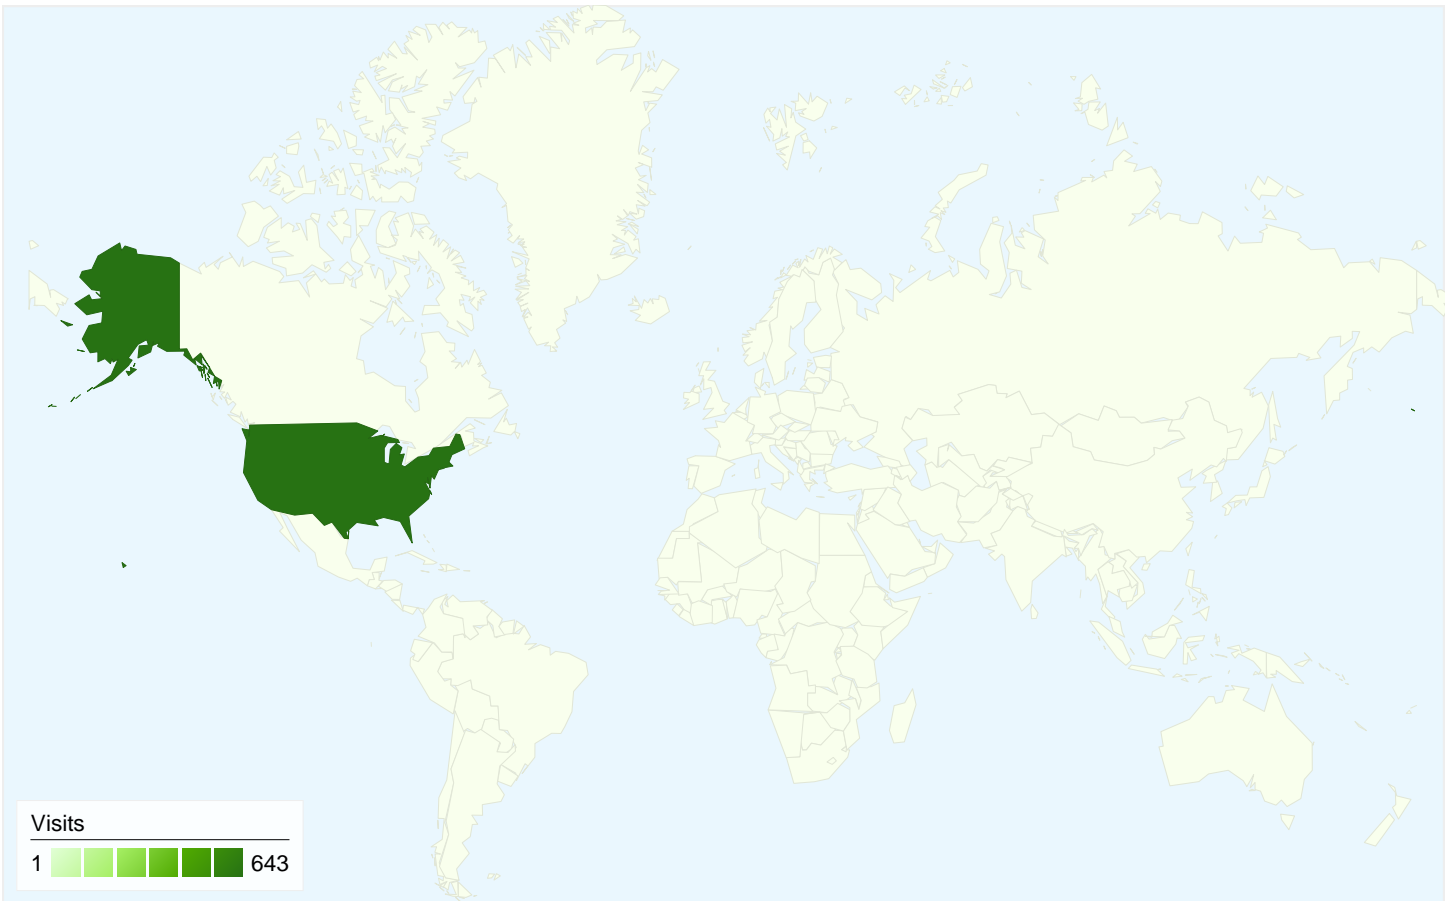

Visitors
394

Map Overlay

Traffic Sources Overview

Content Overview

Pages	Pageviews	% Pageviews
/	520	28.70%
/meetings/	501	27.65%
/events/	87	4.80%
/2011/01/28/inner-city-area-	61	3.37%
/members/	35	1.93%

17.39% Referring Sites

52.80% Search Engines

- Search Engines
340.00 (52.80%)
- Direct Traffic
192.00 (29.81%)
- Referring Sites
112.00 (17.39%)

Top Traffic Sources

Sources	Visits	% visits	Keywords	Visits	% visits
google (organic)	285	44.25%	narcotics anonymous	50	14.71%
(direct) ((none))	192	29.81%	na meetings milwaukee	49	14.41%
na.org (referral)	71	11.02%	na milwaukee	38	11.18%
yahoo (organic)	27	4.19%	milwaukee inner city area na	21	6.18%
wisconsinna.org (referral)	26	4.04%	milwaukee na	17	5.00%

644 visits came from 2 countries/territories

Site Usage

Visits 644 % of Site Total: 100.00%	Pages/Visit 2.81 Site Avg: 2.81 (0.00%)	Avg. Time on Site 00:02:33 Site Avg: 00:02:33 (0.00%)	% New Visits 51.71% Site Avg: 51.55% (0.30%)	Bounce Rate 27.80% Site Avg: 27.80% (0.00%)	
Country/Territory	Visits	Pages/Visit	Avg. Time on Site	% New Visits	Bounce Rate
United States	643	2.81	00:02:33	51.63%	27.84%
(not set)	1	4.00	00:02:06	100.00%	0.00%