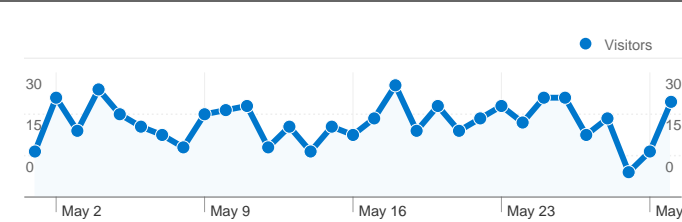

Site Usage

644 Visits

27.80% Bounce Rate

1,812 Pageviews

00:02:33 Avg. Time on Site

2.81 Pages/Visit

51.55% % New Visits

Visitors Overview

Visitors
394

Map Overlay

Traffic Sources Overview

Content Overview

Pages	Pageviews	% Pageviews
/	520	28.70%
/meetings/	501	27.65%
/events/	87	4.80%
/2011/01/28/inner-city-area-	61	3.37%
/members/	35	1.93%

394 people visited this site

644 Visits

394 Absolute Unique Visitors

1,812 Pageviews

2.81 Average Pageviews

00:02:33 Time on Site

27.80% Bounce Rate

51.55% New Visits

644 visits came from 2 countries/territories

Site Usage

Visits 644 % of Site Total: 100.00%	Pages/Visit 2.81 Site Avg: 2.81 (0.00%)	Avg. Time on Site 00:02:33 Site Avg: 00:02:33 (0.00%)	% New Visits 51.71% Site Avg: 51.55% (0.30%)	Bounce Rate 27.80% Site Avg: 27.80% (0.00%)	
Country/Territory	Visits	Pages/Visit	Avg. Time on Site	% New Visits	Bounce Rate
United States	643	2.81	00:02:33	51.63%	27.84%
(not set)	1	4.00	00:02:06	100.00%	0.00%