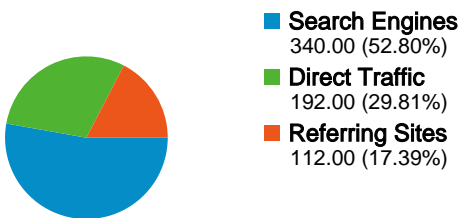

Site Usage

644 Visits

27.80% Bounce Rate

1,812 Pageviews

00:02:33 Avg. Time on Site

2.81 Pages/Visit

51.55% % New Visits

Visitors Overview

Visitors
394

Map Overlay

Traffic Sources Overview

Content Overview

Pages	Pageviews	% Pageviews
/	520	28.70%
/meetings/	501	27.65%
/events/	87	4.80%
/2011/01/28/inner-city-area-	61	3.37%
/members/	35	1.93%

394 people visited this site

644 Visits

394 Absolute Unique Visitors

1,812 Pageviews

2.81 Average Pageviews

00:02:33 Time on Site

27.80% Bounce Rate

51.55% New Visits

644 visits came from 2 countries/territories

Site Usage

Visits 644 % of Site Total: 100.00%	Pages/Visit 2.81 Site Avg: 2.81 (0.00%)	Avg. Time on Site 00:02:33 Site Avg: 00:02:33 (0.00%)	% New Visits 51.71% Site Avg: 51.55% (0.30%)	Bounce Rate 27.80% Site Avg: 27.80% (0.00%)	
Country/Territory	Visits	Pages/Visit	Avg. Time on Site	% New Visits	Bounce Rate
United States	643	2.81	00:02:33	51.63%	27.84%
(not set)	1	4.00	00:02:06	100.00%	0.00%