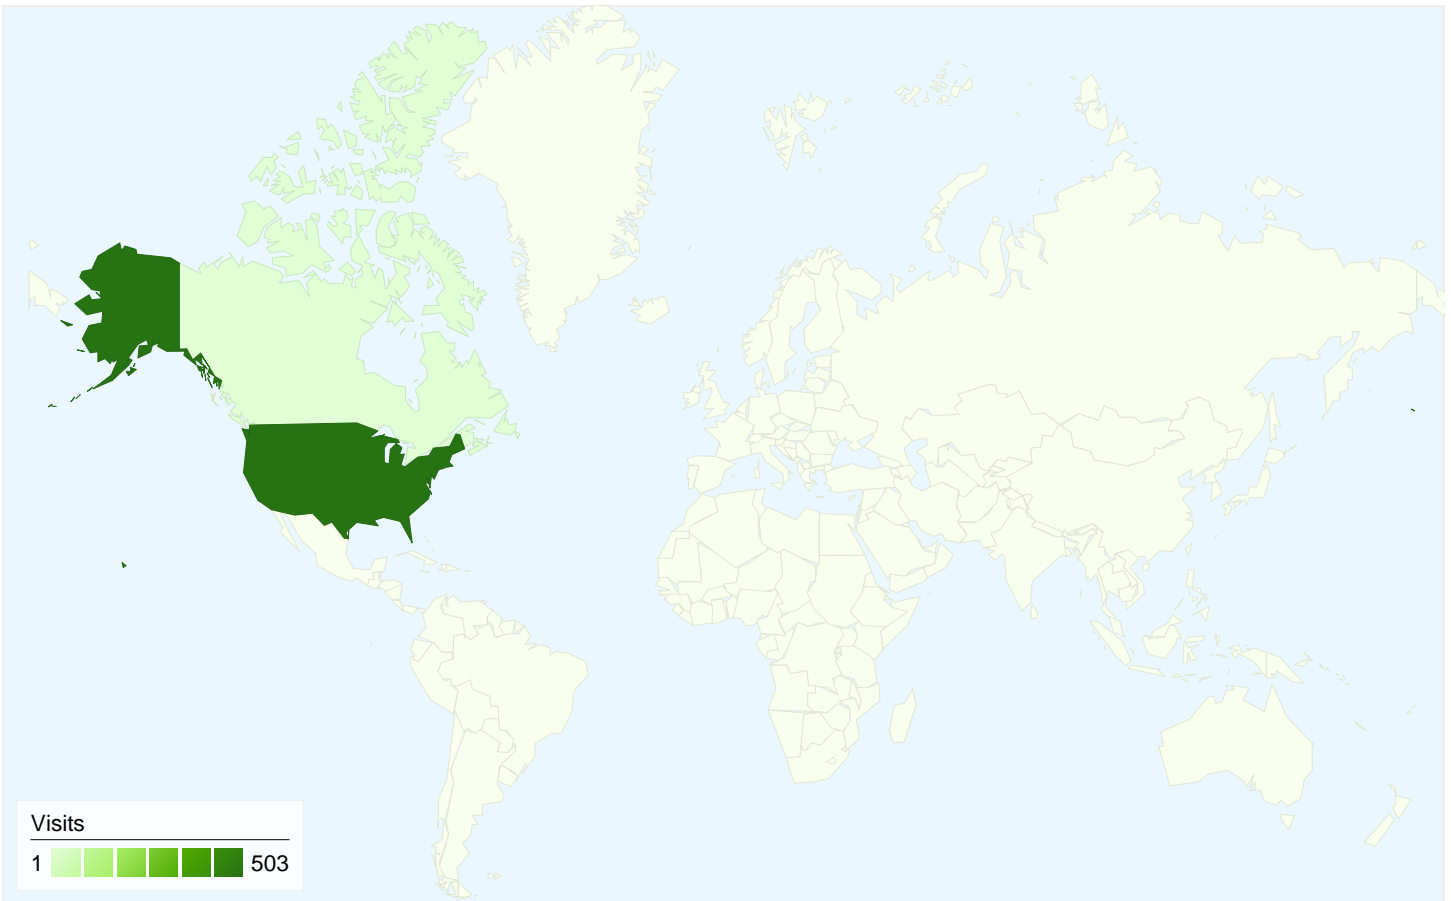

Visitors
330

Map Overlay

Traffic Sources Overview

- **Search Engines**
250.00 (49.60%)
- **Direct Traffic**
164.00 (32.54%)
- **Referring Sites**
90.00 (17.86%)

Content Overview

Pages	Pageviews	% Pageviews
/	440	27.18%
/meetings/	420	25.94%
/events/	66	4.08%
/2010/12/19/meeting-list-	33	2.04%
/2011/01/28/inner-city-area-	28	1.73%

330 people visited this site

504 Visits

330 Absolute Unique Visitors

1,619 Pageviews

3.21 Average Pageviews

00:02:49 Time on Site

32.74% Bounce Rate

55.95% New Visits

Technical Profile

Browser	Visits	% visits
Internet Explorer	282	55.95%
Firefox	100	19.84%
Safari	92	18.25%
Chrome	24	4.76%
BlackBerry8900	1	0.20%

All traffic sources sent a total of 504 visits

-  **32.54%** Direct Traffic
-  **17.86%** Referring Sites
-  **49.60%** Search Engines

504 visits came from 2 countries/territories

Site Usage

Visits 504 % of Site Total: 100.00%	Pages/Visit 3.21 Site Avg: 3.21 (0.00%)	Avg. Time on Site 00:02:49 Site Avg: 00:02:49 (0.00%)	% New Visits 55.95% Site Avg: 55.95% (0.00%)	Bounce Rate 32.74% Site Avg: 32.74% (0.00%)	
Country/Territory	Visits	Pages/Visit	Avg. Time on Site	% New Visits	Bounce Rate
United States	503	3.21	00:02:49	55.86%	32.80%
Canada	1	2.00	00:05:52	100.00%	0.00%