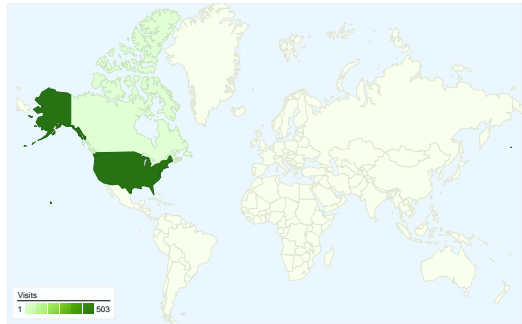

Site Usage

504 Visits

32.74% Bounce Rate

1,619 Pageviews

00:02:49 Avg. Time on Site

3.21 Pages/Visit

55.95% % New Visits

Visitors Overview

Visitors
330

Map Overlay

Traffic Sources Overview

- **Search Engines**
250.00 (49.60%)
- **Direct Traffic**
164.00 (32.54%)
- **Referring Sites**
90.00 (17.86%)

Content Overview

Pages	Pageviews	% Pageviews
/	440	27.18%
/meetings/	420	25.94%
/events/	66	4.08%
/2010/12/19/meeting-list-	33	2.04%
/2011/01/28/inner-city-area-	28	1.73%

330 people visited this site

504 Visits

330 Absolute Unique Visitors

1,619 Pageviews

3.21 Average Pageviews

00:02:49 Time on Site

32.74% Bounce Rate

55.95% New Visits

504 visits came from 2 countries/territories

Site Usage

Visits 504 % of Site Total: 100.00%	Pages/Visit 3.21 Site Avg: 3.21 (0.00%)	Avg. Time on Site 00:02:49 Site Avg: 00:02:49 (0.00%)	% New Visits 55.95% Site Avg: 55.95% (0.00%)	Bounce Rate 32.74% Site Avg: 32.74% (0.00%)	
Country/Territory	Visits	Pages/Visit	Avg. Time on Site	% New Visits	Bounce Rate
United States	503	3.21	00:02:49	55.86%	32.80%
Canada	1	2.00	00:05:52	100.00%	0.00%