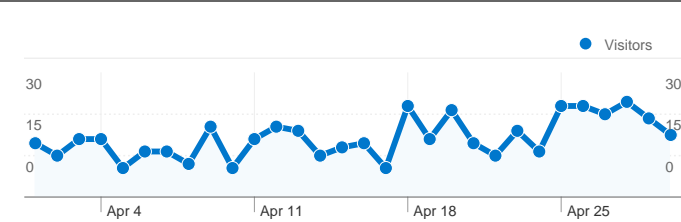

Site Usage

504 Visits

32.74% Bounce Rate

1,619 Pageviews

00:02:49 Avg. Time on Site

3.21 Pages/Visit

55.95% % New Visits

Visitors Overview

330 people visited this site

504 Visits

330 Absolute Unique Visitors

1,619 Pageviews

3.21 Average Pageviews

00:02:49 Time on Site

32.74% Bounce Rate

55.95% New Visits

504 visits came from 2 countries/territories

Site Usage

Visits 504 % of Site Total: 100.00%	Pages/Visit 3.21 Site Avg: 3.21 (0.00%)	Avg. Time on Site 00:02:49 Site Avg: 00:02:49 (0.00%)	% New Visits 55.95% Site Avg: 55.95% (0.00%)	Bounce Rate 32.74% Site Avg: 32.74% (0.00%)	
Country/Territory	Visits	Pages/Visit	Avg. Time on Site	% New Visits	Bounce Rate
United States	503	3.21	00:02:49	55.86%	32.80%
Canada	1	2.00	00:05:52	100.00%	0.00%

Pages on this site were viewed a total of 1,619 times

 **1,619** Pageviews

 **1,187** Unique Views

 **32.87%** Bounce Rate

Top Content

Pages	Pageviews	% Pageviews
/	440	27.18%
/meetings/	420	25.94%
/events/	66	4.08%
/2010/12/19/meeting-list-updates/	33	2.04%
/2011/01/28/inner-city-area-convention-ix/	28	1.73%