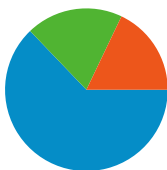

Site Usage

514 Visits

22.96% Bounce Rate

1,758 Pageviews

00:02:48 Avg. Time on Site

3.42 Pages/Visit

60.89% % New Visits

Visitors Overview

Visitors
376

Map Overlay

Traffic Sources Overview

- **Search Engines**
323.00 (62.84%)
- **Referring Sites**
99.00 (19.26%)
- **Direct Traffic**
92.00 (17.90%)

Content Overview

Pages	Pageviews	% Pageviews
/meetings/	553	31.46%
/	413	23.49%
/events/	42	2.39%
/2010/meeting-list-updates/	42	2.39%
/2011/new-bay-view-meeting/	39	2.22%

514 visits came from 2 countries/territories

Site Usage

Visits 514 % of Site Total: 100.00%	Pages/Visit 3.42 Site Avg: 3.42 (0.00%)	Avg. Time on Site 00:02:48 Site Avg: 00:02:48 (0.00%)	% New Visits 60.89% Site Avg: 60.89% (0.00%)	Bounce Rate 22.96% Site Avg: 22.96% (0.00%)	
Country/Territory	Visits	Pages/Visit	Avg. Time on Site	% New Visits	Bounce Rate
United States	513	3.42	00:02:48	60.82%	22.81%
China	1	1.00	00:00:00	100.00%	100.00%
					1 - 2 of 2

Pages on this site were viewed a total of 1,758 times

 1,758 Pageviews

 1,307 Unique Views

 22.96% Bounce Rate

Top Content

Pages	Pageviews	% Pageviews
/meetings/	553	31.46%
/	413	23.49%
/events/	42	2.39%
/2010/meeting-list-updates/	42	2.39%
/2011/new-bay-view-meeting/	39	2.22%