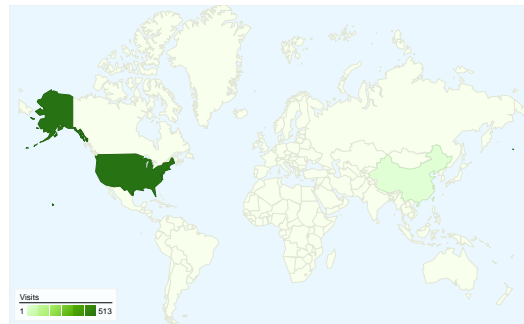

Site Usage

514 Visits

22.96% Bounce Rate

1,758 Pageviews

00:02:48 Avg. Time on Site

3.42 Pages/Visit

60.89% % New Visits

Visitors Overview

Visitors
376

Map Overlay

Traffic Sources Overview

- **Search Engines**
323.00 (62.84%)
- **Referring Sites**
99.00 (19.26%)
- **Direct Traffic**
92.00 (17.90%)

Content Overview

Pages	Pageviews	% Pageviews
/meetings/	553	31.46%
/	413	23.49%
/events/	42	2.39%
/2010/meeting-list-updates/	42	2.39%
/2011/new-bay-view-meeting/	39	2.22%

376 people visited this site

514 Visits

376 Absolute Unique Visitors

1,758 Pageviews

3.42 Average Pageviews

00:02:48 Time on Site

22.96% Bounce Rate

60.89% New Visits

514 visits came from 2 countries/territories

Site Usage

Visits 514 % of Site Total: 100.00%	Pages/Visit 3.42 Site Avg: 3.42 (0.00%)	Avg. Time on Site 00:02:48 Site Avg: 00:02:48 (0.00%)	% New Visits 60.89% Site Avg: 60.89% (0.00%)	Bounce Rate 22.96% Site Avg: 22.96% (0.00%)	
Country/Territory	Visits	Pages/Visit	Avg. Time on Site	% New Visits	Bounce Rate
United States	513	3.42	00:02:48	60.82%	22.81%
China	1	1.00	00:00:00	100.00%	100.00%
					1 - 2 of 2