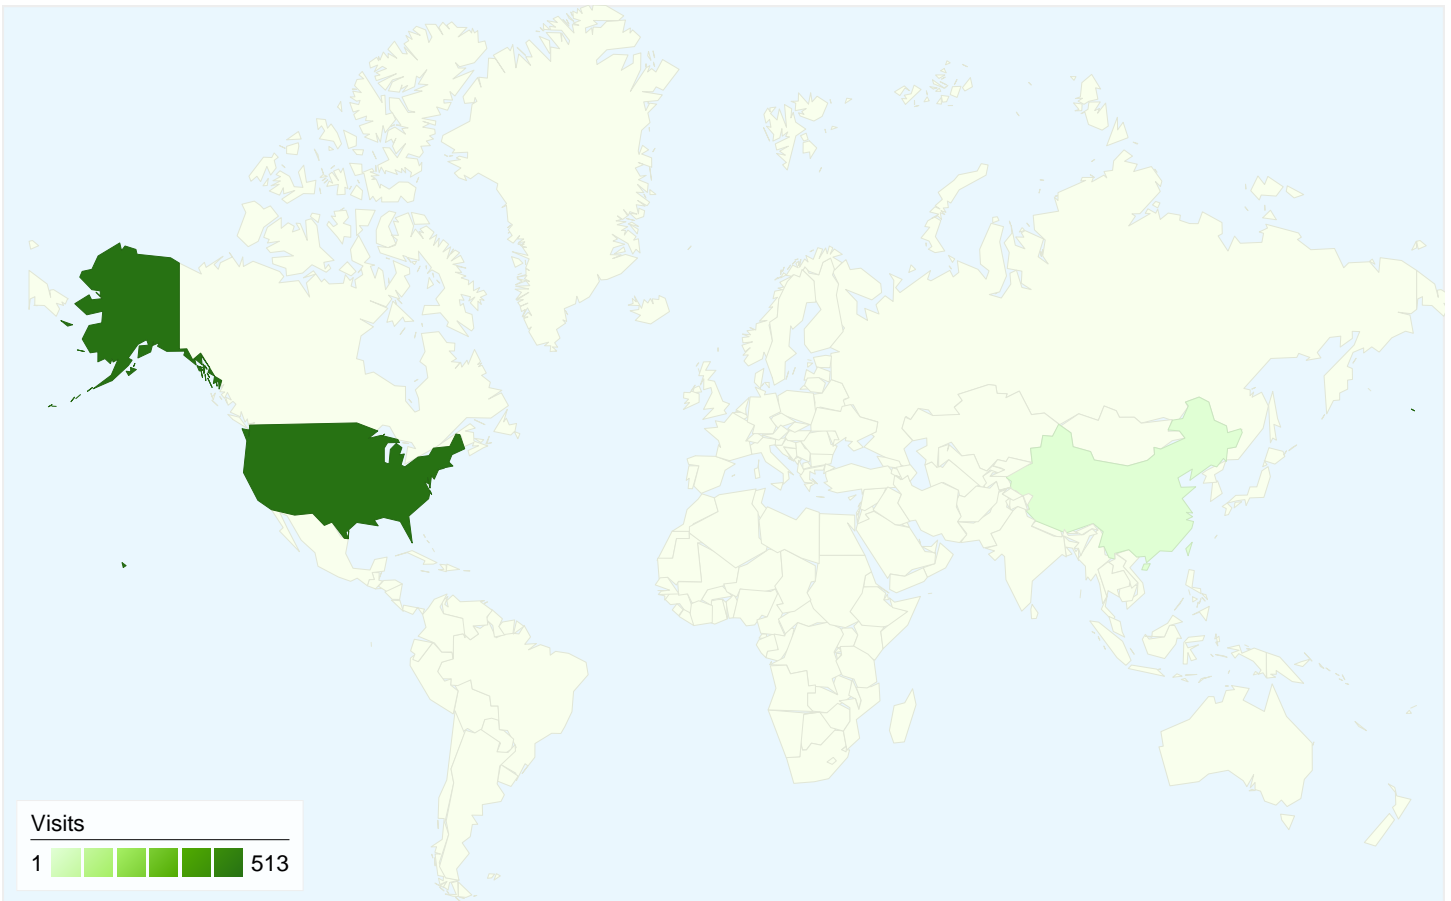

Visitors
376

Map Overlay

Traffic Sources Overview

- **Search Engines**
323.00 (62.84%)
- **Referring Sites**
99.00 (19.26%)
- **Direct Traffic**
92.00 (17.90%)

Content Overview

Pages	Pageviews	% Pageviews
/meetings/	553	31.46%
/	413	23.49%
/events/	42	2.39%
/2010/meeting-list-updates/	42	2.39%
/2011/new-bay-view-meeting/	39	2.22%

376 people visited this site

514 Visits

376 Absolute Unique Visitors

1,758 Pageviews

3.42 Average Pageviews

00:02:48 Time on Site

22.96% Bounce Rate

60.89% New Visits

Technical Profile

Browser	Visits	% visits
Internet Explorer	265	51.56%
Firefox	85	16.54%
Chrome	66	12.84%
Safari	51	9.92%
Android Browser	37	7.20%

All traffic sources sent a total of 514 visits

-  **17.90%** Direct Traffic
-  **19.26%** Referring Sites
-  **62.84%** Search Engines

514 visits came from 2 countries/territories

Site Usage

Visits 514 % of Site Total: 100.00%	Pages/Visit 3.42 Site Avg: 3.42 (0.00%)	Avg. Time on Site 00:02:48 Site Avg: 00:02:48 (0.00%)	% New Visits 60.89% Site Avg: 60.89% (0.00%)	Bounce Rate 22.96% Site Avg: 22.96% (0.00%)	
Country/Territory	Visits	Pages/Visit	Avg. Time on Site	% New Visits	Bounce Rate
United States	513	3.42	00:02:48	60.82%	22.81%
China	1	1.00	00:00:00	100.00%	100.00%
					1 - 2 of 2