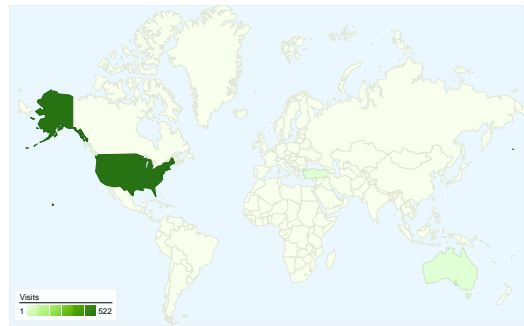

Site Usage

532 Visits

20.30% Bounce Rate

1,791 Pageviews

00:03:06 Avg. Time on Site

3.37 Pages/Visit

61.47% % New Visits

Visitors Overview

Visitors
389

Map Overlay

Traffic Sources Overview

- **Search Engines**
311.00 (58.46%)
- **Direct Traffic**
131.00 (24.62%)
- **Referring Sites**
90.00 (16.92%)

Content Overview

Pages	Pageviews	% Pageviews
/meetings/	525	29.31%
/	440	24.57%
/events/	54	3.02%
/members/	39	2.18%
/2010/12/19/meeting-list-	37	2.07%

389 people visited this site

532 Visits

389 Absolute Unique Visitors

1,791 Pageviews

3.37 Average Pageviews

00:03:06 Time on Site

20.30% Bounce Rate

61.47% New Visits

Site Usage

Country/Territory	Visits	Pages/Visit	Avg. Time on Site	% New Visits	Bounce Rate
Visits 532 % of Site Total: 100.00%	Pages/Visit 3.37 Site Avg: 3.37 (0.00%)	Avg. Time on Site 00:03:06 Site Avg: 00:03:06 (0.00%)	% New Visits 61.47% Site Avg: 61.47% (0.00%)	Bounce Rate 20.30% Site Avg: 20.30% (0.00%)	
United States	522	3.39	00:03:08	60.92%	19.92%
(not set)	4	3.00	00:02:00	75.00%	0.00%
Turkey	2	1.00	00:00:13	100.00%	50.00%
Belgium	1	3.00	00:00:43	100.00%	0.00%
Sweden	1	1.00	00:00:00	100.00%	100.00%
Australia	1	1.00	00:00:00	100.00%	100.00%
Russia	1	1.00	00:00:00	100.00%	100.00%
					1 - 7 of 7