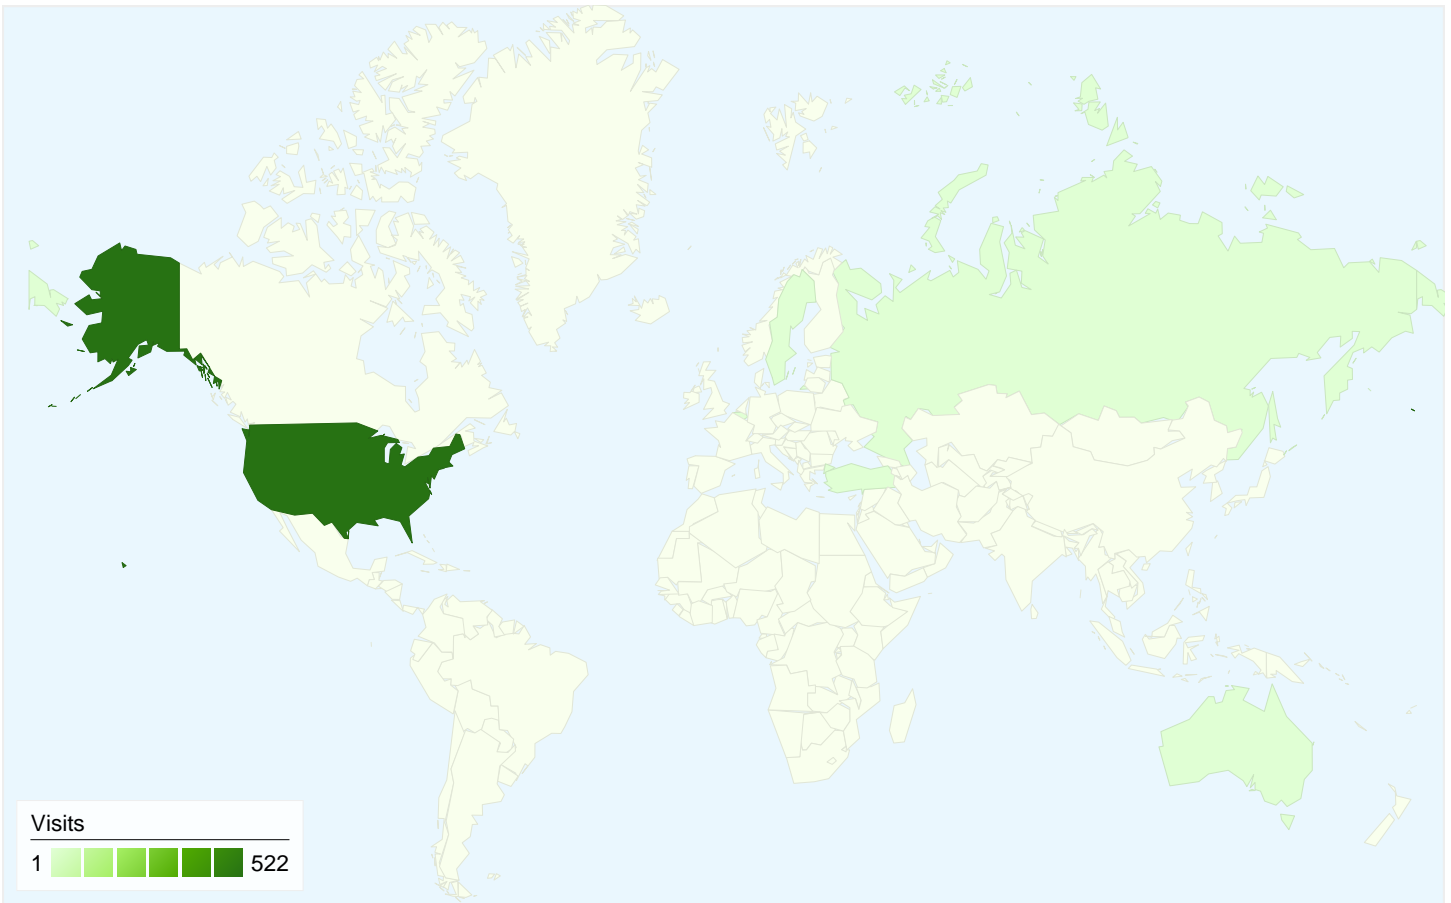

Visitors
389

Map Overlay

Traffic Sources Overview

- **Search Engines**
311.00 (58.46%)
- **Direct Traffic**
131.00 (24.62%)
- **Referring Sites**
90.00 (16.92%)

Content Overview

Pages	Pageviews	% Pageviews
/meetings/	525	29.31%
/	440	24.57%
/events/	54	3.02%
/members/	39	2.18%
/2010/12/19/meeting-list-	37	2.07%

389 people visited this site

532 Visits

389 Absolute Unique Visitors

1,791 Pageviews

3.37 Average Pageviews

00:03:06 Time on Site

20.30% Bounce Rate

61.47% New Visits

Technical Profile

Browser	Visits	% visits
Internet Explorer	242	45.49%
Firefox	104	19.55%
Safari	66	12.41%
Chrome	54	10.15%
Android Browser	52	9.77%

All traffic sources sent a total of 532 visits

-  **24.62%** Direct Traffic
-  **16.92%** Referring Sites
-  **58.46%** Search Engines

Keywords	Visits	% visits
na meetings milwaukee	57	18.33%
narcotics anonymous	52	16.72%
na milwaukee	21	6.75%
milwaukee inner city area na	15	4.82%
narcotics anonymous	15	4.82%

532 visits came from 7 countries/territories