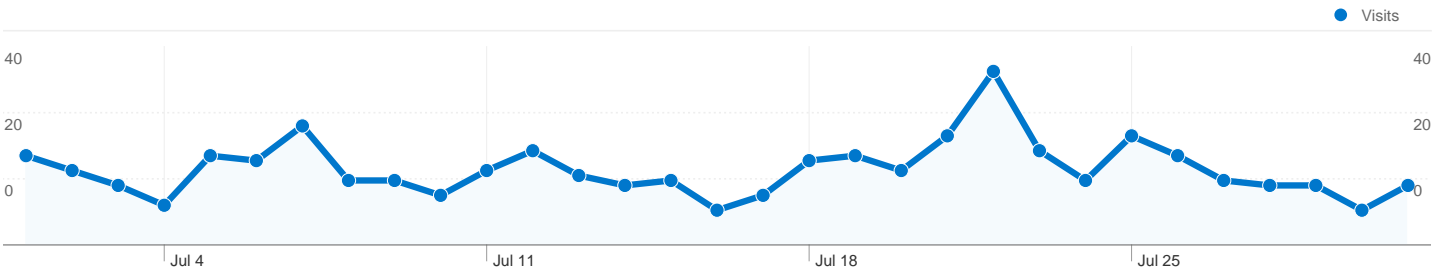

Site Usage

473 Visits

18.60% Bounce Rate

1,721 Pageviews

00:03:18 Avg. Time on Site

3.64 Pages/Visit

60.89% % New Visits

Visitors Overview

347 people visited this site

473 Visits

347 Absolute Unique Visitors

1,721 Pageviews

3.64 Average Pageviews

00:03:18 Time on Site

18.60% Bounce Rate

60.89% New Visits

Technical Profile

Browser	Visits	% visits
Internet Explorer	227	47.99%
Firefox	87	18.39%
Chrome	64	13.53%
Safari	48	10.15%
Android Browser	40	8.46%

All traffic sources sent a total of 473 visits

-  17.55% Direct Traffic
-  21.99% Referring Sites
-  60.47% Search Engines

1 - 6 of 6

Pages on this site were viewed a total of 1,721 times

 1,721 Pageviews

 1,241 Unique Views

 18.60% Bounce Rate

Top Content

Pages	Pageviews	% Pageviews
/meetings/	500	29.05%
/	392	22.78%
/events/	109	6.33%
/2010/12/19/meeting-list-updates/	29	1.69%
/area-service/	26	1.51%