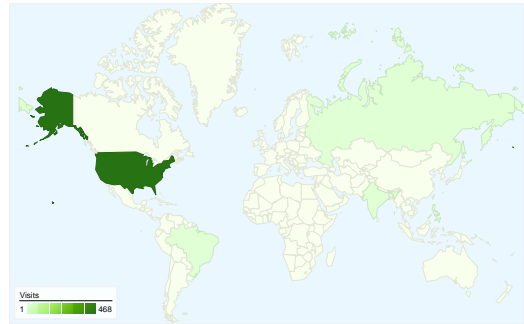

Site Usage

473 Visits

18.60% Bounce Rate

1,721 Pageviews

00:03:18 Avg. Time on Site

3.64 Pages/Visit

60.89% % New Visits

Visitors Overview

Visitors
347

Map Overlay

Traffic Sources Overview

- **Search Engines**
286.00 (60.47%)
- **Referring Sites**
104.00 (21.99%)
- **Direct Traffic**
83.00 (17.55%)

Content Overview

Pages	Pageviews	% Pageviews
/meetings/	500	29.05%
/	392	22.78%
/events/	109	6.33%
/2010/12/19/meeting-list-	29	1.69%
/area-service/	26	1.51%

347 people visited this site

473 Visits

347 Absolute Unique Visitors

1,721 Pageviews

3.64 Average Pageviews

00:03:18 Time on Site

18.60% Bounce Rate

60.89% New Visits

Site Usage

Visits 473 % of Site Total: 100.00%	Pages/Visit 3.64 Site Avg: 3.64 (0.00%)	Avg. Time on Site 00:03:18 Site Avg: 00:03:18 (0.00%)	% New Visits 60.89% Site Avg: 60.89% (0.00%)	Bounce Rate 18.60% Site Avg: 18.60% (0.00%)	
Country/Territory	Visits	Pages/Visit	Avg. Time on Site	% New Visits	Bounce Rate
United States	468	3.66	00:03:19	60.68%	18.16%
Russia	1	1.00	00:00:00	100.00%	100.00%
Brazil	1	1.00	00:00:00	100.00%	100.00%
Philippines	1	3.00	00:01:30	100.00%	0.00%
India	1	1.00	00:00:00	100.00%	100.00%
(not set)	1	3.00	00:03:34	0.00%	0.00%