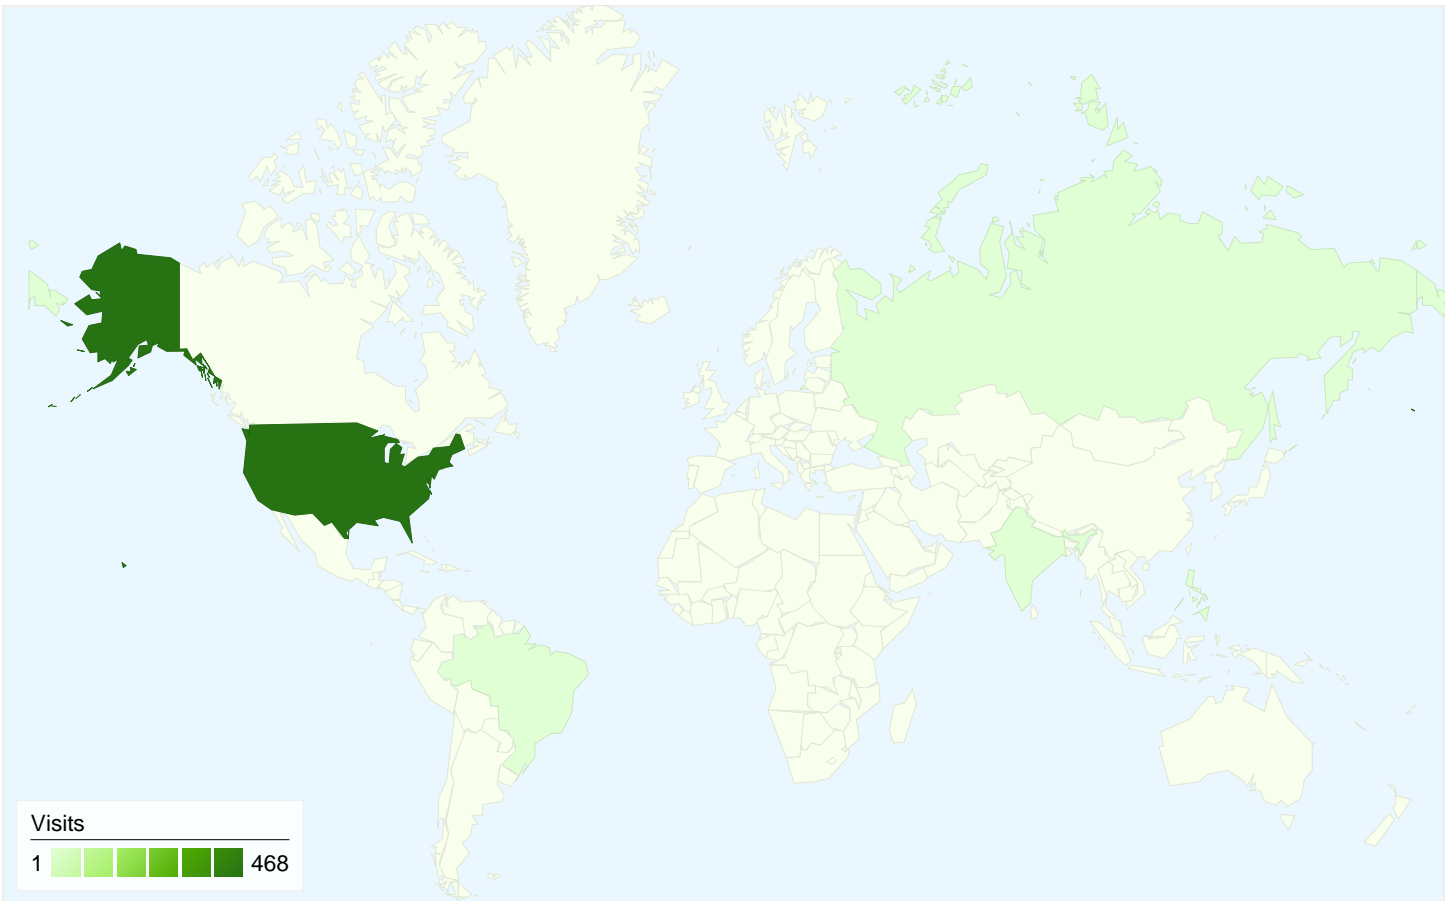

473 visits came from 6 countries/territories

Site Usage

Visits 473 % of Site Total: 100.00%	Pages/Visit 3.64 Site Avg: 3.64 (0.00%)	Avg. Time on Site 00:03:18 Site Avg: 00:03:18 (0.00%)	% New Visits 60.89% Site Avg: 60.89% (0.00%)	Bounce Rate 18.60% Site Avg: 18.60% (0.00%)	
Country/Territory	Visits	Pages/Visit	Avg. Time on Site	% New Visits	Bounce Rate
United States	468	3.66	00:03:19	60.68%	18.16%
Russia	1	1.00	00:00:00	100.00%	100.00%
Brazil	1	1.00	00:00:00	100.00%	100.00%
Philippines	1	3.00	00:01:30	100.00%	0.00%
India	1	1.00	00:00:00	100.00%	100.00%
(not set)	1	3.00	00:03:34	0.00%	0.00%

1 - 6 of 6