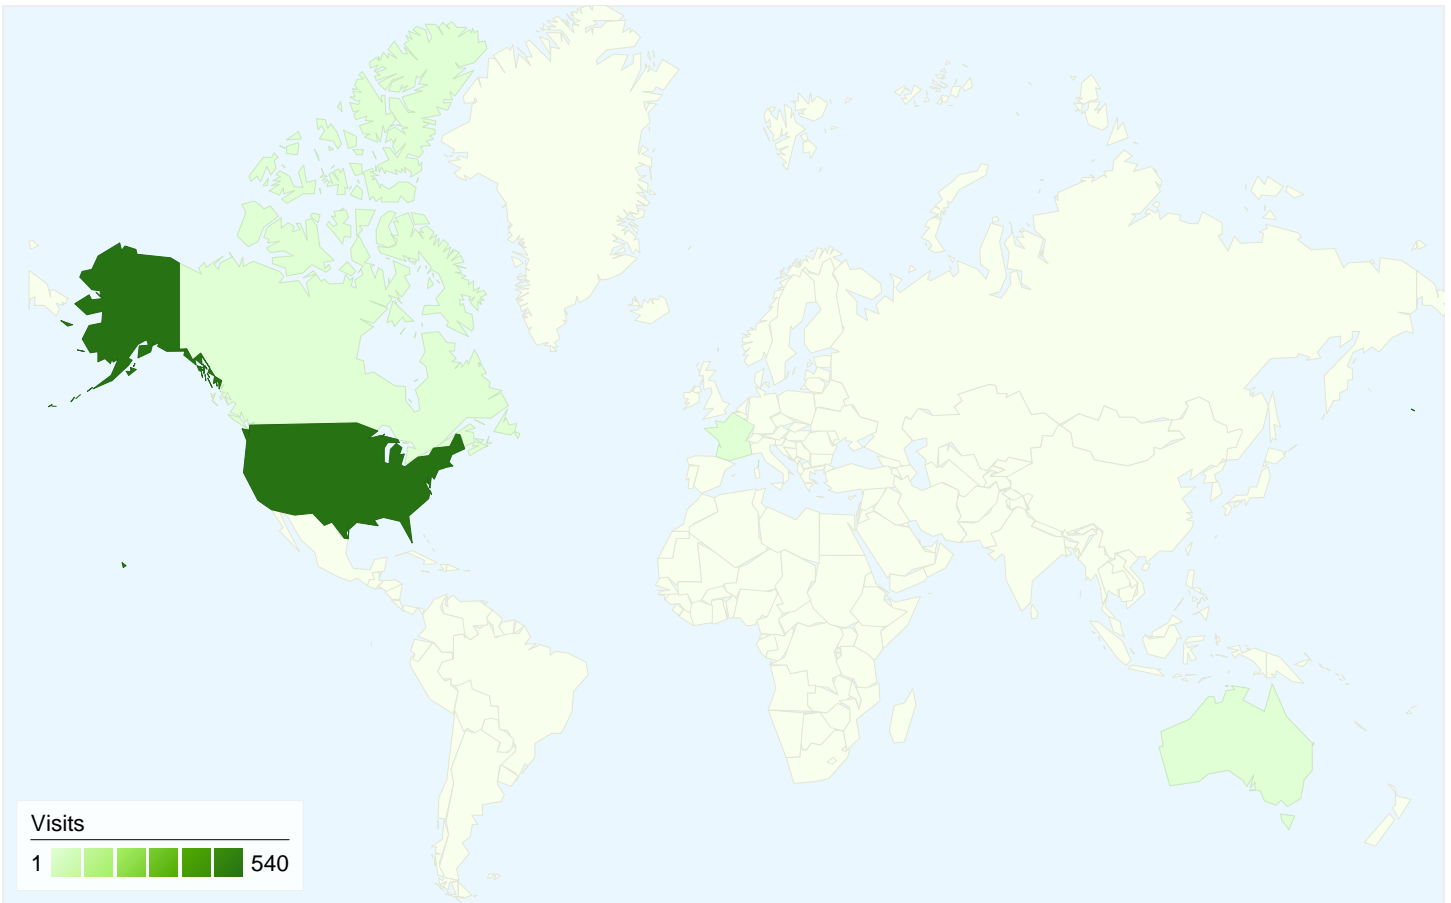

Visitors
338

Map Overlay

Traffic Sources Overview

- **Search Engines**
220.00 (40.44%)
- **Direct Traffic**
209.00 (38.42%)
- **Referring Sites**
115.00 (21.14%)

Content Overview

Pages	Pageviews	% Pageviews
/	484	29.07%
/meetings/	233	13.99%
/meetings/?supports_ajax=yes	226	13.57%
/events/	54	3.24%
/2010/12/19/meeting-list-	43	2.58%

338 people visited this site

544 Visits

338 Absolute Unique Visitors

1,665 Pageviews

3.06 Average Pageviews

00:03:00 Time on Site

36.21% Bounce Rate

53.68% New Visits

Technical Profile

Browser	Visits	% visits
Internet Explorer	274	50.37%
Firefox	114	20.96%
Safari	112	20.59%
Chrome	40	7.35%
Opera	2	0.37%

All traffic sources sent a total of 544 visits

-  **38.42%** Direct Traffic
-  **21.14%** Referring Sites
-  **40.44%** Search Engines

544 visits came from 4 countries/territories

Site Usage

Visits 544 % of Site Total: 100.00%	Pages/Visit 3.06 Site Avg: 3.06 (0.00%)	Avg. Time on Site 00:03:00 Site Avg: 00:03:00 (0.00%)	% New Visits 53.86% Site Avg: 53.68% (0.34%)	Bounce Rate 36.21% Site Avg: 36.21% (0.00%)	
Country/Territory	Visits	Pages/Visit	Avg. Time on Site	% New Visits	Bounce Rate
United States	540	3.07	00:03:01	53.52%	35.93%
Canada	2	1.00	00:00:00	100.00%	100.00%
Australia	1	1.00	00:00:00	100.00%	100.00%
France	1	2.00	00:00:14	100.00%	0.00%