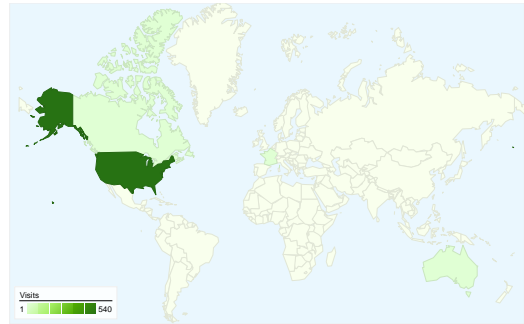

Site Usage

544 Visits

36.21% Bounce Rate

1,665 Pageviews

00:03:00 Avg. Time on Site

3.06 Pages/Visit

53.68% % New Visits

Visitors Overview

Visitors
338

Map Overlay

Traffic Sources Overview

- **Search Engines**
220.00 (40.44%)
- **Direct Traffic**
209.00 (38.42%)
- **Referring Sites**
115.00 (21.14%)

Content Overview

Pages	Pageviews	% Pageviews
/	484	29.07%
/meetings/	233	13.99%
/meetings/?supports_ajax=yes	226	13.57%
/events/	54	3.24%
/2010/12/19/meeting-list-	43	2.58%

338 people visited this site

544 Visits

338 Absolute Unique Visitors

1,665 Pageviews

3.06 Average Pageviews

00:03:00 Time on Site

36.21% Bounce Rate

53.68% New Visits

544 visits came from 4 countries/territories

Site Usage

Visits 544 % of Site Total: 100.00%	Pages/Visit 3.06 Site Avg: 3.06 (0.00%)	Avg. Time on Site 00:03:00 Site Avg: 00:03:00 (0.00%)	% New Visits 53.86% Site Avg: 53.68% (0.34%)	Bounce Rate 36.21% Site Avg: 36.21% (0.00%)	
Country/Territory	Visits	Pages/Visit	Avg. Time on Site	% New Visits	Bounce Rate
United States	540	3.07	00:03:01	53.52%	35.93%
Canada	2	1.00	00:00:00	100.00%	100.00%
Australia	1	1.00	00:00:00	100.00%	100.00%
France	1	2.00	00:00:14	100.00%	0.00%